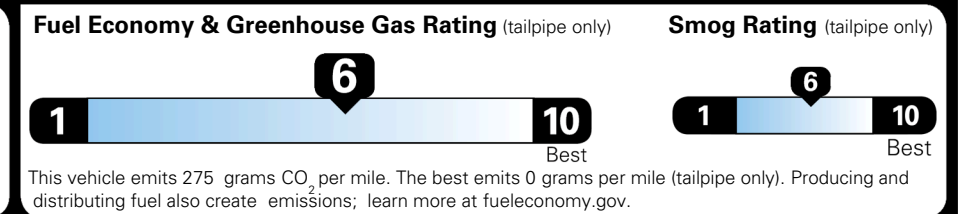

EPA DOT Fuel Economy and Environment

Gasoline Vehicle

You save \$750
 in fuel costs over 5 years compared to the average new vehicle.

Annual fuel cost
\$1,550

Actual results will vary for many reasons, including driving conditions and how you drive and maintain your vehicle. The average new vehicle gets 29 MPG and costs \$8,500 to fuel over 5 years. Cost estimates are based on 15,000 miles per year at \$ 3.30 per gallon. MPGe is miles per gasoline gallon equivalent. Vehicle emissions are a significant cause of climate change and smog.