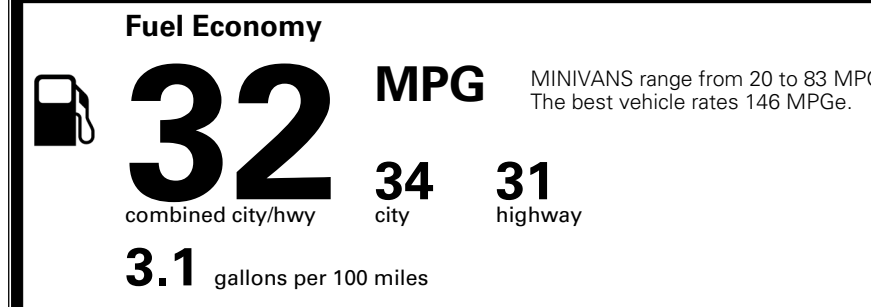

EPA DOT Fuel Economy and Environment

Gasoline Vehicle

You save $750
in fuel costs over 5 years compared to the average new vehicle.

Annual fuel cost
$1,550