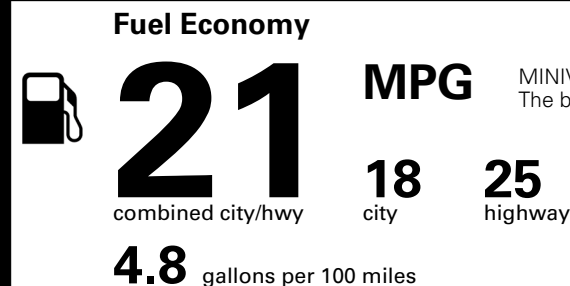

MSRP INCLUDING OPTIONS \$ 42,085.00

INLAND FREIGHT AND HANDLING \$ 1,545.00

TOTAL MANUFACTURER'S SUGGESTED RETAIL PRICE ▶ \$ 43,630.00

TOTAL ADDITIONAL WEIGHT:

EPA DOT Fuel Economy and Environment

Gasoline Vehicle