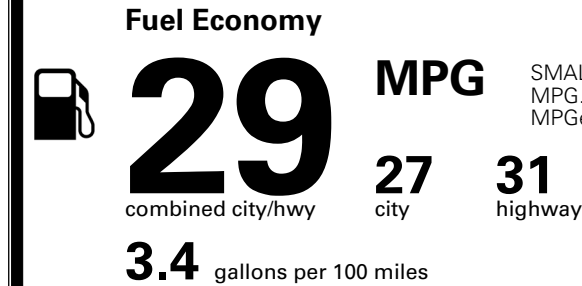

\$800.00
 \$200.00

MSRP INCLUDING OPTIONS

\$ 29,690.00

INLAND FREIGHT AND HANDLING

\$ 1,495.00

TOTAL MANUFACTURER'S SUGGESTED RETAIL PRICE ▶

\$ 31,185.00

TOTAL ADDITIONAL WEIGHT: 5.8

EPA DOT Fuel Economy and Environment

Gasoline Vehicle

SMALL SUVs range from 14 to 125 MPG. The best vehicle rates 146 MPGe.

You save \$0
 in fuel costs over 5 years compared to the average new vehicle.

Annual fuel cost
\$1,700