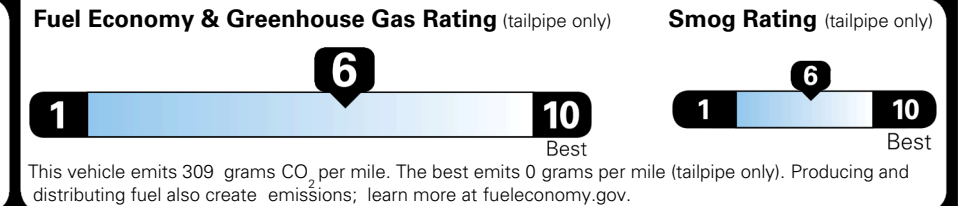

EPA DOT Fuel Economy and Environment

Gasoline Vehicle

SMALL SUVs range from 14 to 125 MPG. The best vehicle rates 146 MPGe.

You save \$0
 in fuel costs over 5 years compared to the average new vehicle.

Annual fuel cost
\$1,700