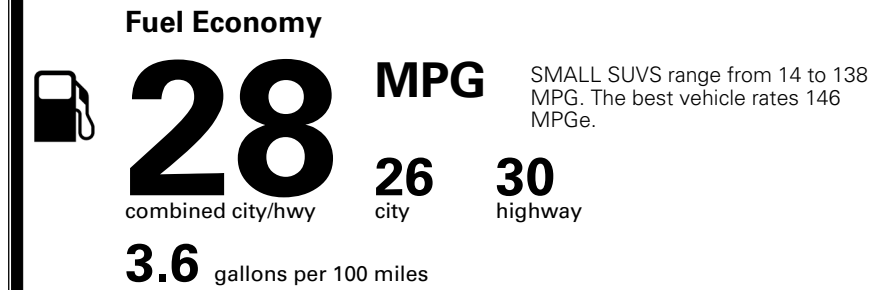

\$445.00
 \$200.00

MSRP INCLUDING OPTIONS

\$ 28,735.00

INLAND FREIGHT AND HANDLING

\$ 1,495.00

TOTAL MANUFACTURER'S SUGGESTED RETAIL PRICE ▶

\$ 30,230.00

*Additional terms and conditions apply.
 **Kia Connect may be currently unavailable for some Model Year 2022 and newer vehicles sold or purchased in Massachusetts; please see owners.kia.com for more information.
 NOTE: When you purchase this vehicle, Kia America, Inc. collects personal information you provide to the dealership. For information on our collection and use of personal information and your rights, please see our Privacy Policy on www.kia.com.

TOTAL ADDITIONAL WEIGHT: 7.2

EPA DOT Fuel Economy and Environment

Gasoline Vehicle

You spend \$250 more in fuel costs over 5 years compared to the average new vehicle.

Annual fuel cost \$1,650

Actual results will vary for many reasons, including driving conditions and how you drive and maintain your vehicle. The average new vehicle gets 29 MPG and costs \$8,000 to fuel over 5 years. Cost estimates are based on 15,000 miles per year at \$ 3.10 per gallon. MPGe is miles per gasoline gallon equivalent. Vehicle emissions are a significant cause of climate change and smog.