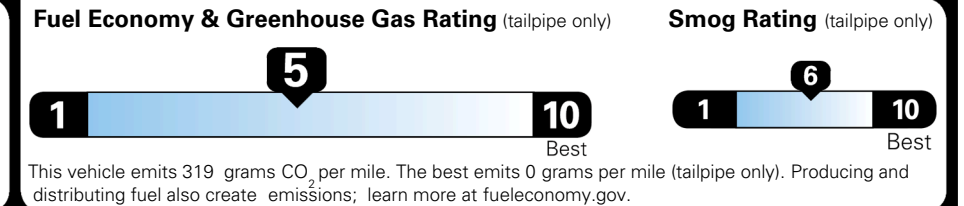

TOTAL ADDITIONAL WEIGHT: 7.2

EPA DOT Fuel Economy and Environment

Gasoline Vehicle

You spend \$250 more in fuel costs over 5 years compared to the average new vehicle.

Annual fuel cost \$1,650

Actual results will vary for many reasons, including driving conditions and how you drive and maintain your vehicle. The average new vehicle gets 29 MPG and costs \$8,000 to fuel over 5 years. Cost estimates are based on 15,000 miles per year at \$ 3.10 per gallon. MPGe is miles per gasoline gallon equivalent. Vehicle emissions are a significant cause of climate change and smog.