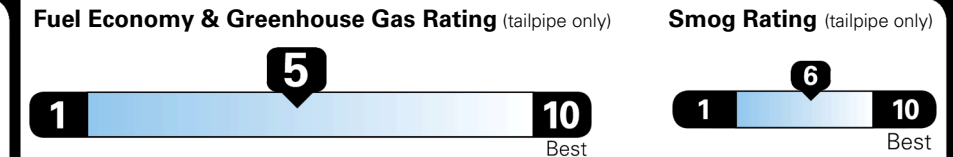

EPA DOT Fuel Economy and Environment

Gasoline Vehicle

Fuel Economy
28 MPG
combined city/hwy
3.6 gallons per 100 miles
26 city
30 highway

SMALL SUVs range from 14 to 138 MPG. The best vehicle rates 146 MPGe.

You spend $250 more in fuel costs over 5 years compared to the average new vehicle.

Annual fuel cost $1,650