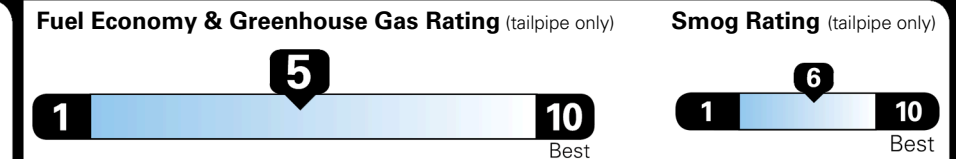

EPA DOT Fuel Economy and Environment

Gasoline Vehicle

Fuel Economy
28 MPG
combined city/hwy
3.6 gallons per 100 miles
city: **26** MPG
highway: **30** MPG

SMALL SUVs range from 14 to 138 MPG. The best vehicle rates 146 MPGe.

You spend $250 more in fuel costs over 5 years compared to the average new vehicle.

Annual fuel cost
$1,650