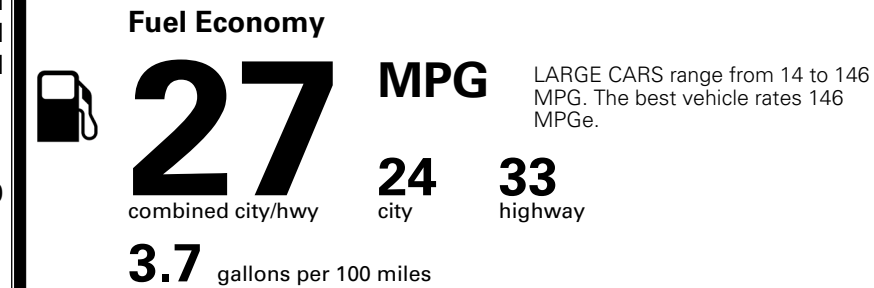

EPA DOT Fuel Economy and Environment

Gasoline Vehicle