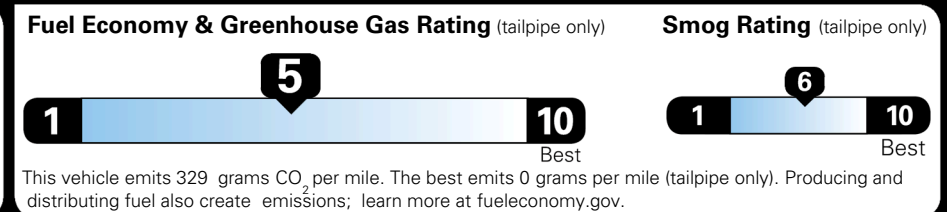

EPA DOT Fuel Economy and Environment

Gasoline Vehicle

You spend \$750 more in fuel costs over 5 years compared to the average new vehicle.

Annual fuel cost \$1,850

Actual results will vary for many reasons, including driving conditions and how you drive and maintain your vehicle. The average new vehicle gets 29 MPG and costs \$8,500 to fuel over 5 years. Cost estimates are based on 15,000 miles per year at \$ 3.30 per gallon. MPGe is miles per gasoline gallon equivalent. Vehicle emissions are a significant cause of climate change and smog.