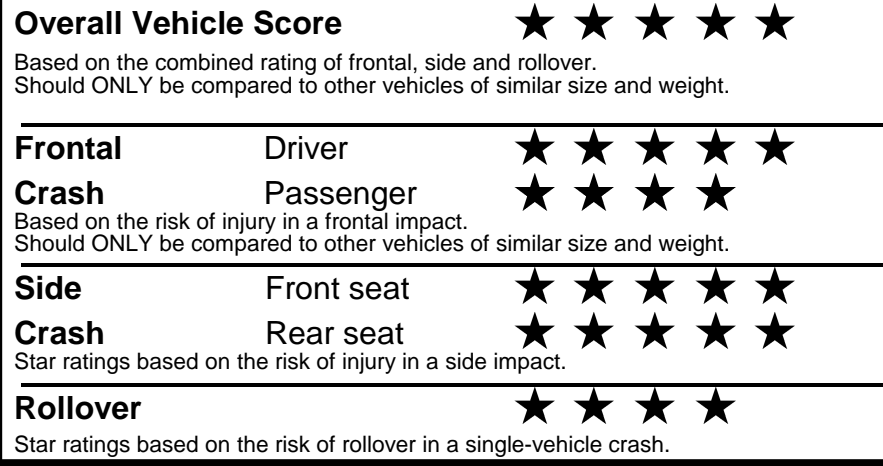

fueleconomy.gov
 Calculate personalized estimates and compare vehicles

GOVERNMENT 5-STAR SAFETY RATINGS

Star ratings range from 1 to 5 stars (★★★★★) with 5 being the highest.
 Source: National Highway Traffic Safety Administration (NHTSA).
www.safercar.gov or 1-888-327-4236