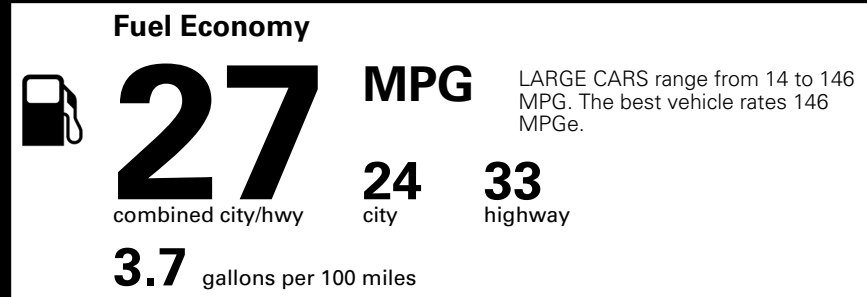

EPA DOT Fuel Economy and Environment

Gasoline Vehicle

You spend $750 more in fuel costs over 5 years compared to the average new vehicle.

Annual fuel cost $1,850