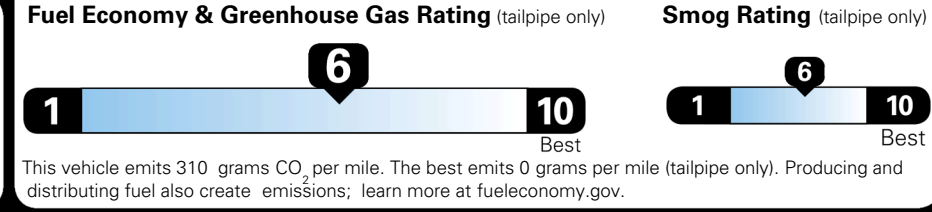

EPA DOT Fuel Economy and Environment

Gasoline Vehicle

You save \$0
 in fuel costs over 5 years compared to the average new vehicle.

Annual fuel cost \$1,700

Actual results will vary for many reasons, including driving conditions and how you drive and maintain your vehicle. The average new vehicle gets 29 MPG and costs \$8,500 to fuel over 5 years. Cost estimates are based on 15,000 miles per year at \$ 3.30 per gallon. MPGe is miles per gasoline gallon equivalent. Vehicle emissions are a significant cause of climate change and smog.