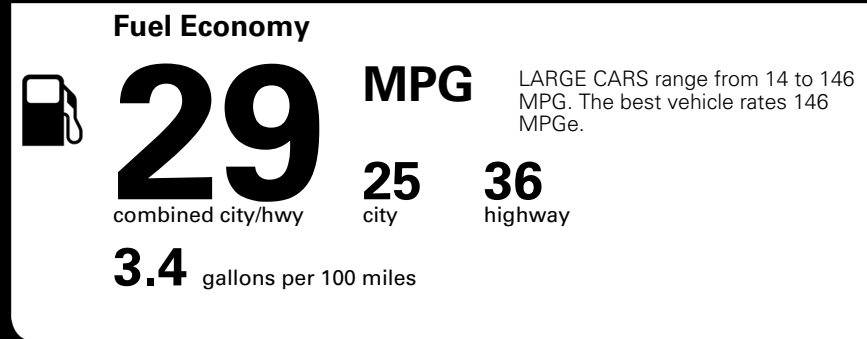

INLAND FREIGHT AND HANDLING

\$ 1,245.00

TOTAL MANUFACTURER'S SUGGESTED RETAIL PRICE ▶

\$ 32,135.00

TOTAL ADDITIONAL WEIGHT: 7.3

*Additional terms and conditions apply.
 **Kia Connect may be currently unavailable for some Model Year 2022 and newer vehicles sold or purchased in Massachusetts; please see owners.kia.com for more information.
 NOTE: When you purchase this vehicle, Kia America, Inc. collects personal information you provide to the dealership. For information on our collection and use of personal information and your rights, please see our Privacy Policy on www.kia.com.

EPA DOT Fuel Economy and Environment

Gasoline Vehicle

You save \$0
 in fuel costs over 5 years compared to the average new vehicle.

Annual fuel cost \$1,700

Actual results will vary for many reasons, including driving conditions and how you drive and maintain your vehicle. The average new vehicle gets 29 MPG and costs \$8,500 to fuel over 5 years. Cost estimates are based on 15,000 miles per year at \$ 3.30 per gallon. MPGe is miles per gasoline gallon equivalent. Vehicle emissions are a significant cause of climate change and smog.