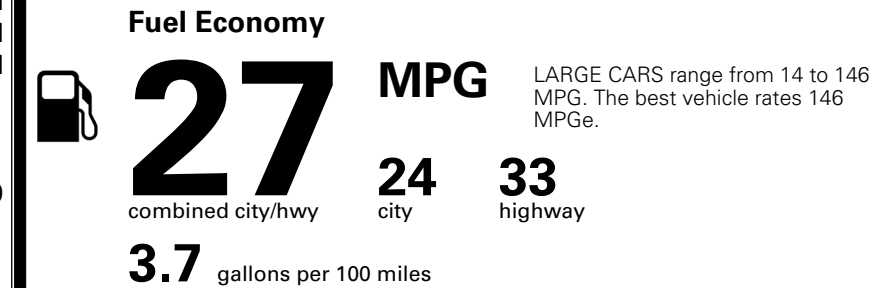

\$ 33,535.00

TOTAL ADDITIONAL WEIGHT:

*Additional terms and conditions apply.

**Kia Connect may be currently unavailable for some Model Year 2022 and newer vehicles sold or purchased in Massachusetts; please see owners.kia.com for more information.

EPA DOT Fuel Economy and Environment

Gasoline Vehicle

You spend \$750 more in fuel costs over 5 years compared to the average new vehicle.

Annual fuel cost \$1,850

Fuel Economy & Greenhouse Gas Rating (tailpipe only) Smog Rating (tailpipe only)