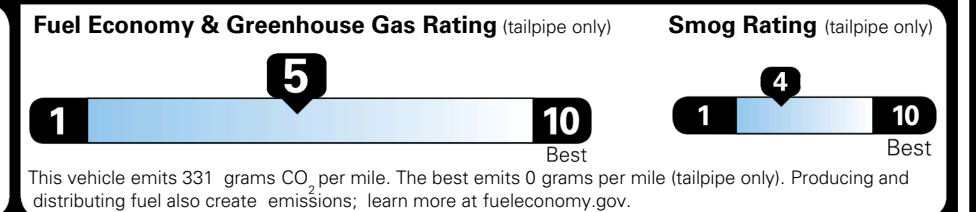

\$495.00
 \$4,400.00

MSRP INCLUDING OPTIONS

\$ 38,385.00

INLAND FREIGHT AND HANDLING

\$ 1,195.00

TOTAL MANUFACTURER'S SUGGESTED RETAIL PRICE ▶

\$ 39,580.00

TOTAL ADDITIONAL WEIGHT:

EPA DOT Fuel Economy and Environment

Gasoline Vehicle

You spend **\$750** more in fuel costs over 5 years compared to the average new vehicle.

Annual fuel cost **\$1,850**

Actual results will vary for many reasons, including driving conditions and how you drive and maintain your vehicle. The average new vehicle gets 29 MPG and costs \$8,500 to fuel over 5 years. Cost estimates are based on 15,000 miles per year at \$ 3.30 per gallon. MPGe is miles per gasoline gallon equivalent. Vehicle emissions are a significant cause of climate change and smog.