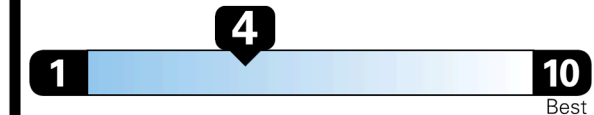

2027 TELLURIDE X-PRO SX-PRESTIGE AWD

MODEL/OPT.CODE: JAC44B5 / 10
EXTERIOR COLOR: WOLF GRAY
INTERIOR COLOR: BLACK
VEHICLE ID NUMBER: 5XYPLES18VG002105
PORT OF ENTRY: WEST POINT

Sold To: IL003
Liberty Kia
921 SOUTH MILWAUKEE AVENUE
LIBERTYVILLE IL 60048

Ship To: IL003

STANDARD FEATURES

STANDARD SX-PRESTIGE AWD FEATURES

MECHANICAL
2.5L Turbo Engine; 274hp & 311 lb-ft Torque
8-Speed Automatic Transmission
All-Wheel Drive w/ Terrain Mode
Self-Leveling Rear Suspension

ADVANCED DRIVER-ASSISTANCE SYSTEMS

Forward Collision-Avoidance Assist 2
Blind-Spot Collision-Avoidance Assist
Rear Cross-Traffic Collision-Avoidance Assist
Lane Keeping Assist & Lane Following Assist 2
Safe Exit Assist & Highway Driving Assist 2
Parking Distance Warning - Forward / Reverse / Side
Parking Collision-Avoidance Assist - Reverse
Surround View Monitor & Blind-Spot View Monitor
Remote Smart Parking Assist
Navigation-Based Smart Cruise Control-Curve

SAFETY

Dual Front Advanced Airbags & Driver's Knee Airbag
Dual Front and Rear Seat-Mounted Side Airbags
Front Center & Full-Length Curtain Airbags

INTERIOR, COMFORT & CONVENIENCE

Dual 12.3" Screen Panoramic Display w/ Navigation
Head-Up Display and Ergo Motion Driver's Seat
Kia Connect w/Comp 3-Yr Ultimate.* Where Available**
SIRIUSXM® w/Free 3-Mo. Subscription*
Meridian Premium Audio System
Digital Rear View Mirror & 115V Inverter Outlet
Dual Wireless Phone Charger & HomeLink™ Garage Opener
SynTex & SynTex Suede Seating Material
Heated & Ventilated Power Adjustable Front Seats
Heated & Ventilated 2nd Row Captain's Chairs (2 Seats)
Power Tilt & Telescopic Heated Steering Wheel w/ Memory
Engineered Wood Interior Accents

EXTERIOR