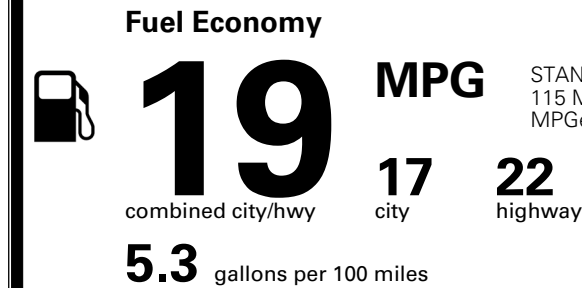

\$495.00
 \$250.00

MSRP INCLUDING OPTIONS

\$ 57,535.00

INLAND FREIGHT AND HANDLING

\$ 1,545.00

TOTAL MANUFACTURER'S SUGGESTED RETAIL PRICE ▶

\$ 59,080.00

TOTAL ADDITIONAL WEIGHT:

EPA DOT Fuel Economy and Environment

Gasoline Vehicle

STANDARD SUVs range from 12 to 115 MPG. The best vehicle rates 146 MPGe.

You spend
\$4,500
 more in fuel costs
 over 5 years
 compared to the
 average new vehicle.

Annual fuel cost
\$2,600

Fuel Economy & Greenhouse Gas Rating (tailpipe only)

Smog Rating (tailpipe only)

This vehicle emits 467 grams CO₂ per mile. The best emits 0 grams per mile (tailpipe only). Producing and distributing fuel also create emissions; learn more at fueleconomy.gov.