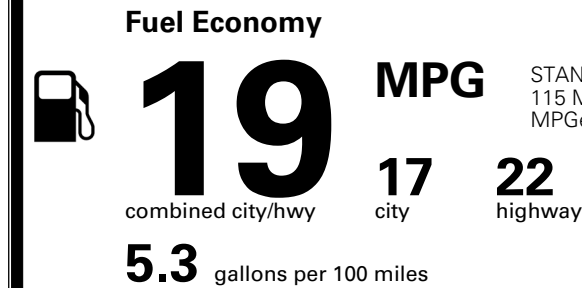

\$ 58,050.00

INLAND FREIGHT AND HANDLING

\$ 1,545.00

TOTAL MANUFACTURER'S SUGGESTED RETAIL PRICE ▶

\$ 59,595.00

TOTAL ADDITIONAL WEIGHT: 16.4

*Additional terms and conditions apply.
 **Kia Connect may be currently unavailable for some Model Year 2022 and newer vehicles sold or purchased in Massachusetts; please see owners.kia.com for more information.
 NOTE: When you purchase this vehicle, Kia America, Inc. collects personal information you provide to the dealership. For information on our collection and use of personal information and your rights, please see our Privacy Policy on www.kia.com.

EPA DOT Fuel Economy and Environment

Gasoline Vehicle

STANDARD SUVs range from 12 to 115 MPG. The best vehicle rates 146 MPGe.

You spend
\$4,500
 more in fuel costs
 over 5 years
 compared to the
 average new vehicle.