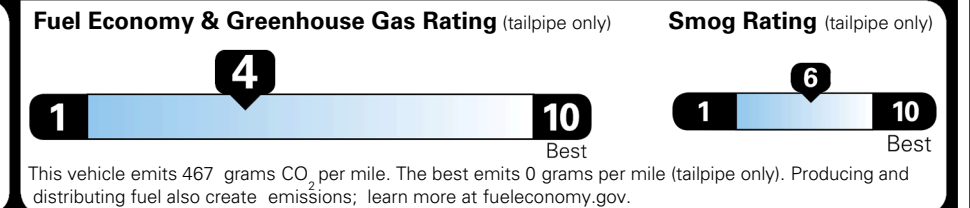

Actual results will vary for many reasons, including driving conditions and how you drive and maintain your vehicle. The average new vehicle gets 29 MPG and costs $8,500 to fuel over 5 years. Cost estimates are based on 15,000 miles per year at $ 3.30 per gallon. MPGe is miles per gasoline gallon equivalent. Vehicle emissions are a significant cause of climate change and smog.

fueleconomy.gov

Calculate personalized estimates and compare vehicles

GOVERNMENT 5-STAR SAFETY RATINGS

Overall Vehicle Score Not Rated

Based on the combined rating of frontal, side and rollover. Should ONLY be compared to other vehicles of similar size and weight.

Frontal	Driver	Not Rated
Crash	Passenger	Not Rated

Based on the risk of injury in a frontal impact. Should ONLY be compared to other vehicles of similar size and weight.

Side	Front seat	Not Rated
Crash	Rear seat	Not Rated

Star ratings based on the risk of injury in a side impact.

Rollover Not Rated

Star ratings based on the risk of rollover in a single-vehicle crash.

Star ratings range from 1 to 5 stars (★★★★★) with 5 being the highest.

Source: National Highway Traffic Safety Administration (NHTSA).
www.safercar.gov or 1-888-327-4236

Manufacturer's suggested retail price includes Manufacturer's recommended pre-delivery service. License and title fees, state and local taxes and other dealer installed options and accessories are not included in the manufacturer's suggested retail price.

PARTS CONTENT INFORMATION

FOR VEHICLES IN THIS CAR LINE U.S./CANADIAN PARTS CONTENT: 50 %

MAJOR SOURCES OF FOREIGN PARTS: KOREA: 35%

NOTE: PARTS CONTENT DOES NOT INCLUDE FINAL ASSEMBLY, DISTRIBUTION, OR OTHER NON-PARTS COSTS.

FOR THIS VEHICLE FINAL ASSEMBLY POINT: WEST POINT, GA, USA

COUNTRY OF ORIGIN ENGINE (MOTOR): KOREA
TRANSMISSION: USA