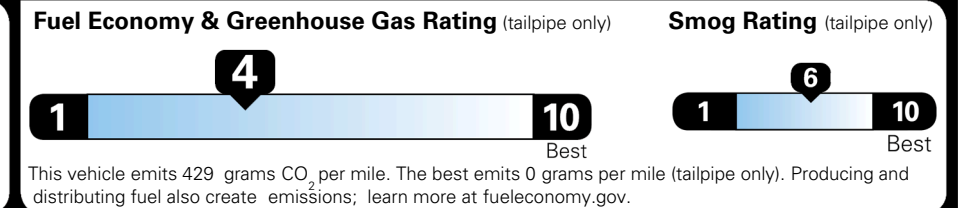

TOTAL ADDITIONAL WEIGHT: 7.2

EPA DOT Fuel Economy and Environment

Gasoline Vehicle

You spend
\$4,000
 more in fuel costs
 over 5 years
 compared to the
 average new vehicle.

Annual fuel cost
\$2,500

Actual results will vary for many reasons, including driving conditions and how you drive and maintain your vehicle. The average new vehicle gets 29 MPG and costs \$8,500 to fuel over 5 years. Cost estimates are based on 15,000 miles per year at \$ 3.30 per gallon. MPGe is miles per gasoline gallon equivalent. Vehicle emissions are a significant cause of climate change and smog.