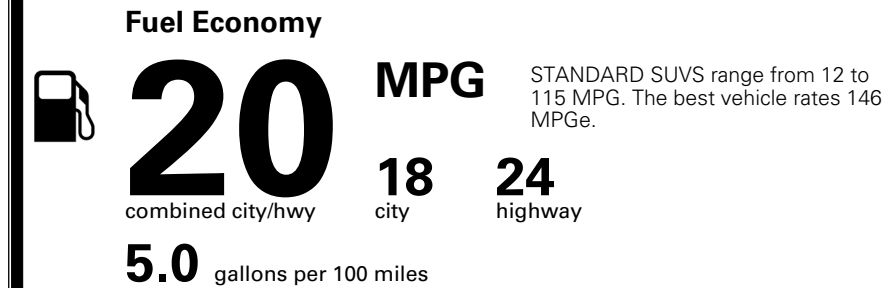

\$495.00
 \$250.00

MSRP INCLUDING OPTIONS

\$ 44,835.00

INLAND FREIGHT AND HANDLING

\$ 1,545.00

TOTAL MANUFACTURER'S SUGGESTED RETAIL PRICE ▶

\$ 46,380.00

*Additional terms and conditions apply.
 **Kia Connect may be currently unavailable for some Model Year 2022 and newer vehicles sold or purchased in Massachusetts; please see owners.kia.com for more information.
 NOTE: When you purchase this vehicle, Kia America, Inc. collects personal information you provide to the dealership. For information on our collection and use of personal information and your rights, please see our Privacy Policy on www.kia.com.

TOTAL ADDITIONAL WEIGHT: 7.2

EPA DOT Fuel Economy and Environment

Gasoline Vehicle

You spend
\$4,000
 more in fuel costs
 over 5 years
 compared to the
 average new vehicle.

Annual fuel cost
\$2,500

Actual results will vary for many reasons, including driving conditions and how you drive and maintain your vehicle. The average new vehicle gets 29 MPG and costs \$8,500 to fuel over 5 years. Cost estimates are based on 15,000 miles per year at \$ 3.30 per gallon. MPGe is miles per gasoline gallon equivalent. Vehicle emissions are a significant cause of climate change and smog.