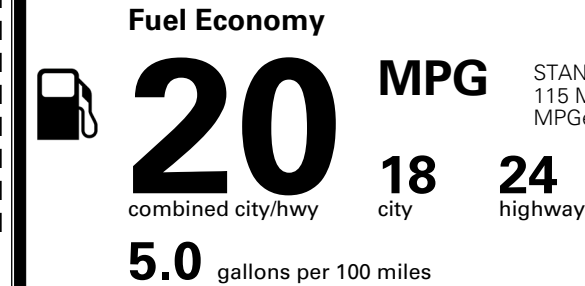

TOTAL MANUFACTURER'S SUGGESTED RETAIL PRICE ▶

\$ 49,580.00

TOTAL ADDITIONAL WEIGHT: 7.2

EPA DOT Fuel Economy and Environment

Gasoline Vehicle

You spend **\$3,500** more in fuel costs over 5 years compared to the average new vehicle.

Annual fuel cost **\$2,300**

Actual results will vary for many reasons, including driving conditions and how you drive and maintain your vehicle. The average new vehicle gets 29 MPG and costs \$8,000 to fuel over 5 years. Cost estimates are based on 15,000 miles per year at \$ 3.10 per gallon. MPGe is miles per gasoline gallon equivalent. Vehicle emissions are a significant cause of climate change and smog.