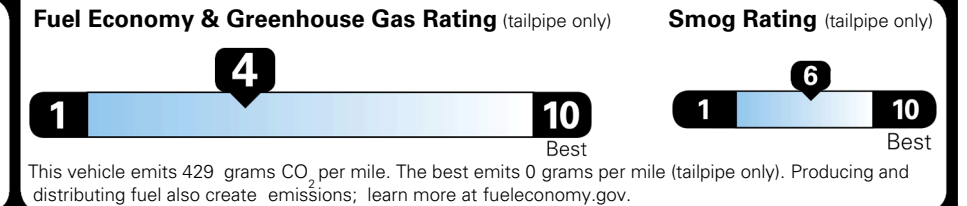

You spend **$3,500** more in fuel costs over 5 years compared to the average new vehicle.

Annual fuel cost **$2,300**