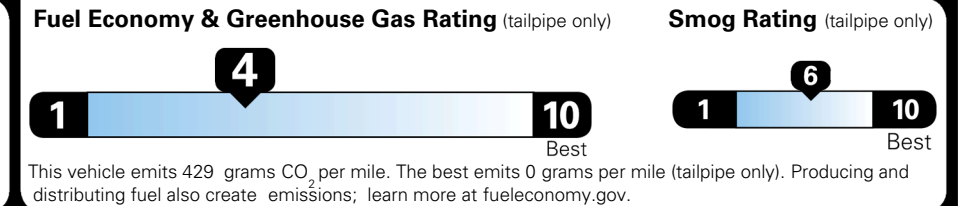

MSRP INCLUDING OPTIONS \$ 48,035.00

INLAND FREIGHT AND HANDLING \$ 1,545.00

TOTAL MANUFACTURER'S SUGGESTED RETAIL PRICE ▶

\$ 49,580.00

TOTAL ADDITIONAL WEIGHT: 7.2

*Additional terms and conditions apply.
 **Kia Connect may be currently unavailable for some Model Year 2022 and newer vehicles sold or purchased in Massachusetts; please see owners.kia.com for more information.
 NOTE: When you purchase this vehicle, Kia America, Inc. collects personal information you provide to the dealership. For information on our collection and use of personal information and your rights, please see our Privacy Policy on www.kia.com.

EPA DOT Fuel Economy and Environment

Gasoline Vehicle

You spend
\$3,500
 more in fuel costs
 over 5 years
 compared to the
 average new vehicle.

Annual fuel cost
\$2,300

Actual results will vary for many reasons, including driving conditions and how you drive and maintain your vehicle. The average new vehicle gets 29 MPG and costs \$8,000 to fuel over 5 years. Cost estimates are based on 15,000 miles per year at \$ 3.10 per gallon. MPGe is miles per gasoline gallon equivalent. Vehicle emissions are a significant cause of climate change and smog.