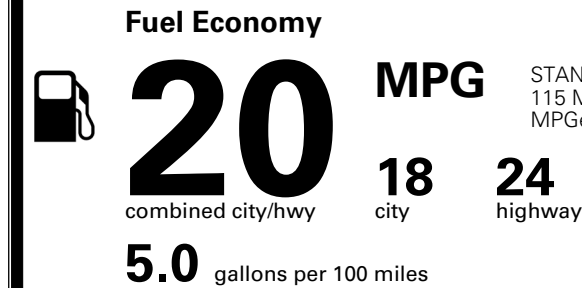

MSRP INCLUDING OPTIONS \$ 48,035.00

INLAND FREIGHT AND HANDLING \$ 1,545.00

TOTAL MANUFACTURER'S SUGGESTED RETAIL PRICE ▶

\$ 49,580.00

TOTAL ADDITIONAL WEIGHT: 7.2

*Additional terms and conditions apply.
 **Kia Connect may be currently unavailable for some Model Year 2022 and newer vehicles sold or purchased in Massachusetts; please see owners.kia.com for more information.
 NOTE: When you purchase this vehicle, Kia America, Inc. collects personal information you provide to the dealership. For information on our collection and use of personal information and your rights, please see our Privacy Policy on www.kia.com.

EPA DOT Fuel Economy and Environment

Gasoline Vehicle

You spend
\$3,500
 more in fuel costs
 over 5 years
 compared to the
 average new vehicle.

Annual fuel cost
\$2,300

Actual results will vary for many reasons, including driving conditions and how you drive and maintain your vehicle. The average new vehicle gets 29 MPG and costs \$8,000 to fuel over 5 years. Cost estimates are based on 15,000 miles per year at \$ 3.10 per gallon. MPGe is miles per gasoline gallon equivalent. Vehicle emissions are a significant cause of climate change and smog.