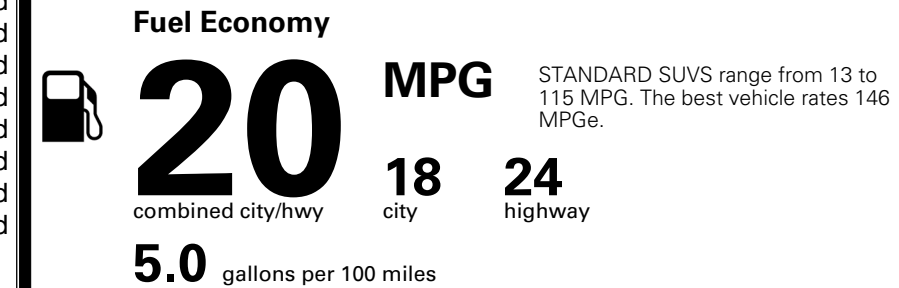

\$ 47,540.00

INLAND FREIGHT AND HANDLING

\$ 1,545.00

TOTAL MANUFACTURER'S SUGGESTED RETAIL PRICE ▶

\$ 49,085.00

TOTAL ADDITIONAL WEIGHT: 7.2

*Additional terms and conditions apply.
 **Kia Connect may be currently unavailable for some Model Year 2022 and newer vehicles sold or purchased in Massachusetts; please see owners.kia.com for more information.
 NOTE: When you purchase this vehicle, Kia America, Inc. collects personal information you provide to the dealership. For information on our collection and use of personal information and your rights, please see our Privacy Policy on www.kia.com.

EPA DOT Fuel Economy and Environment

Gasoline Vehicle

You spend
\$3,500
 more in fuel costs
 over 5 years
 compared to the
 average new vehicle.

Annual fuel cost
\$2,300

Actual results will vary for many reasons, including driving conditions and how you drive and maintain your vehicle. The average new vehicle gets 29 MPG and costs \$8,000 to fuel over 5 years. Cost estimates are based on 15,000 miles per year at \$ 3.10 per gallon. MPGe is miles per gasoline gallon equivalent. Vehicle emissions are a significant cause of climate change and smog.