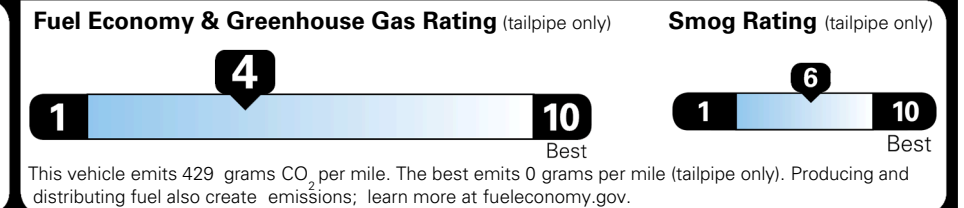

\$ 47,540.00

INLAND FREIGHT AND HANDLING

\$ 1,545.00

TOTAL MANUFACTURER'S SUGGESTED RETAIL PRICE ▶

\$ 49,085.00

TOTAL ADDITIONAL WEIGHT: 7.2

*Additional terms and conditions apply.
 **Kia Connect may be currently unavailable for some Model Year 2022 and newer vehicles sold or purchased in Massachusetts; please see owners.kia.com for more information.
 NOTE: When you purchase this vehicle, Kia America, Inc. collects personal information you provide to the dealership. For information on our collection and use of personal information and your rights, please see our Privacy Policy on www.kia.com.

EPA DOT Fuel Economy and Environment

Gasoline Vehicle

You spend
\$3,500
 more in fuel costs
 over 5 years
 compared to the
 average new vehicle.

Annual fuel cost
\$2,300

Actual results will vary for many reasons, including driving conditions and how you drive and maintain your vehicle. The average new vehicle gets 29 MPG and costs \$8,000 to fuel over 5 years. Cost estimates are based on 15,000 miles per year at \$ 3.10 per gallon. MPGe is miles per gasoline gallon equivalent. Vehicle emissions are a significant cause of climate change and smog.