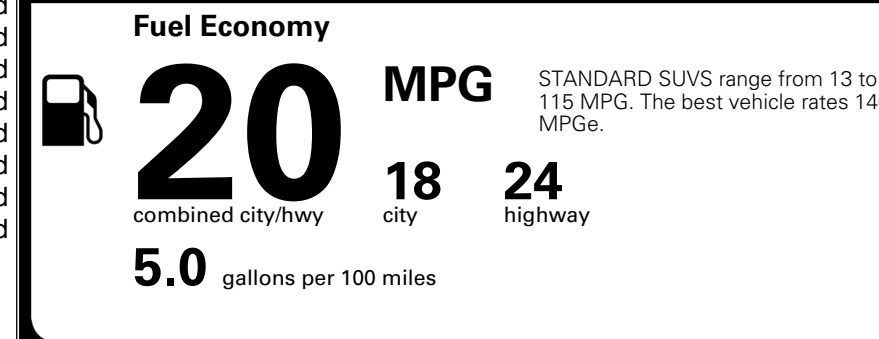

MANUFACTURER'S SUGGESTED RETAIL PRICE ▶

COMPARE X-LINE EX AWD FEATURES

Added to/in place of standard EX AWD features

- 21" Gloss Black Alloy Wheels
- LED Projector Fog Lights
- X-Line Exterior and Interior Styling
- Liftgate Lamp
- Black Exterior Emblems
- 2nd Row Captain's Chairs (2 Seats)
- Self-Leveling Rear Suspension

ADDITIONAL INSTALLED EQUIPMENT:
(In addition to or in place of standard features)
Wolf Gray Paint
Carpeted Floor Mats

$ 47,290.00

Included
Included
Included
Included
Included
Included
Included

$495.00
$250.00

MSRP INCLUDING OPTIONS

$ 48,035.00

INLAND FREIGHT AND HANDLING

$ 1,545.00

TOTAL MANUFACTURER'S SUGGESTED RETAIL PRICE ▶

$ 49,580.00

TOTAL ADDITIONAL WEIGHT: 7.2

*Additional terms and conditions apply.
**Kia Connect may be currently unavailable for some Model Year 2022 and newer vehicles sold or purchased in Massachusetts; please see owners.kia.com for more information.
NOTE: When you purchase this vehicle, Kia America, Inc. collects personal information you provide to the dealership. For information on our collection and use of personal information and your rights, please see our Privacy Policy on www.kia.com.

EPA DOT Fuel Economy and Environment

Gasoline Vehicle

You spend $3,500 more in fuel costs over 5 years compared to the average new vehicle.

Annual fuel cost $2,300