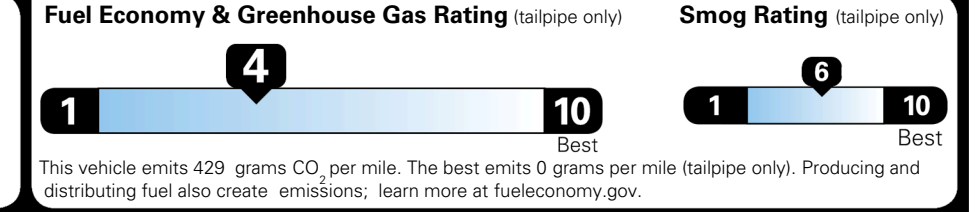

EPA DOT Fuel Economy and Environment

Gasoline Vehicle

You spend \$3,500 more in fuel costs over 5 years compared to the average new vehicle.

Annual fuel cost \$2,300

Actual results will vary for many reasons, including driving conditions and how you drive and maintain your vehicle. The average new vehicle gets 29 MPG and costs \$8,000 to fuel over 5 years. Cost estimates are based on 15,000 miles per year at \$ 3.10 per gallon. MPGe is miles per gasoline gallon equivalent. Vehicle emissions are a significant cause of climate change and smog.