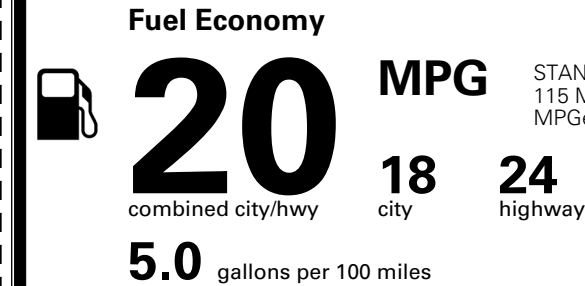

EPA DOT Fuel Economy and Environment

Gasoline Vehicle

STANDARD SUVS range from 12 to 115 MPG. The best vehicle rates 146 MPGe.

You spend
$4,000
more in fuel costs
over 5 years
compared to the
average new vehicle.

Annual fuel cost
$2,500