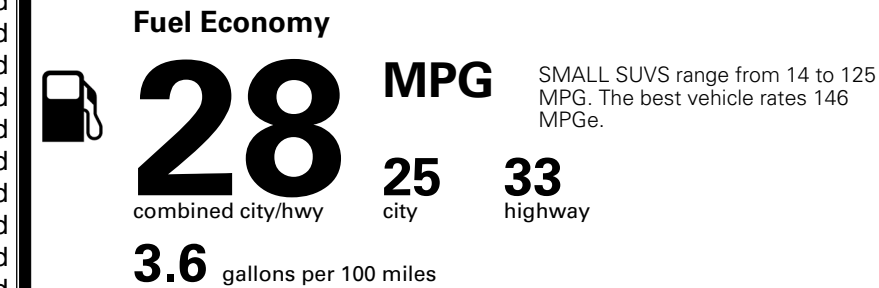

EPA DOT Fuel Economy and Environment

Gasoline Vehicle

You spend $250 more in fuel costs over 5 years compared to the average new vehicle.

Annual fuel cost $1,750