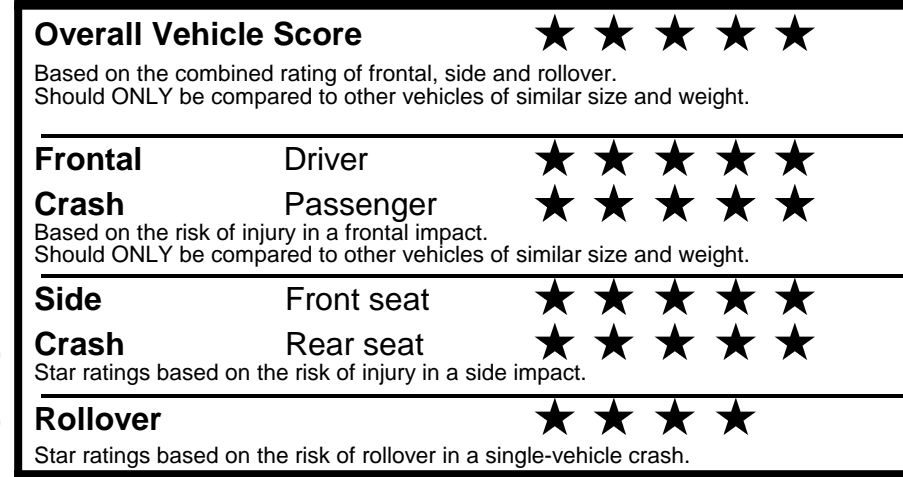

GOVERNMENT 5-STAR SAFETY RATINGS

PARTS CONTENT INFORMATION

FOR VEHICLES IN THIS CAR LINE U.S./CANADIAN PARTS CONTENT: 55 %

MAJOR SOURCES OF FOREIGN PARTS: KOREA: 30%

NOTE: PARTS CONTENT DOES NOT INCLUDE FINAL ASSEMBLY, DISTRIBUTION, OR OTHER NON-PARTS COSTS.

Star ratings range from 1 to 5 stars (★★★★★) with 5 being the highest. Source: National Highway Traffic Safety Administration (NHTSA). www.safercar.gov or 1-888-327-4236

FOR THIS VEHICLE FINAL ASSEMBLY POINT: WEST POINT, GA, USA

Manufacturer's suggested retail price includes Manufacturer's recommended pre-delivery service. License and title fees, state and local taxes and other dealer installed options and accessories are not included in the manufacturer's suggested retail price.

COUNTRY OF ORIGIN ENGINE (MOTOR): USA

TRANSMISSION: USA