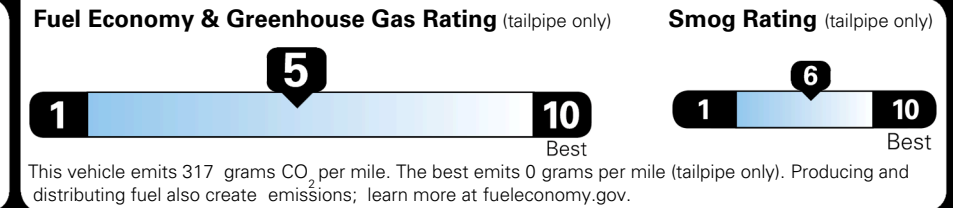

TOTAL ADDITIONAL WEIGHT:

EPA DOT Fuel Economy and Environment

Gasoline Vehicle

You spend \$250 more in fuel costs over 5 years compared to the average new vehicle.

Annual fuel cost \$1,750

Actual results will vary for many reasons, including driving conditions and how you drive and maintain your vehicle. The average new vehicle gets 29 MPG and costs \$8,500 to fuel over 5 years. Cost estimates are based on 15,000 miles per year at \$ 3.30 per gallon. MPGe is miles per gasoline gallon equivalent. Vehicle emissions are a significant cause of climate change and smog.