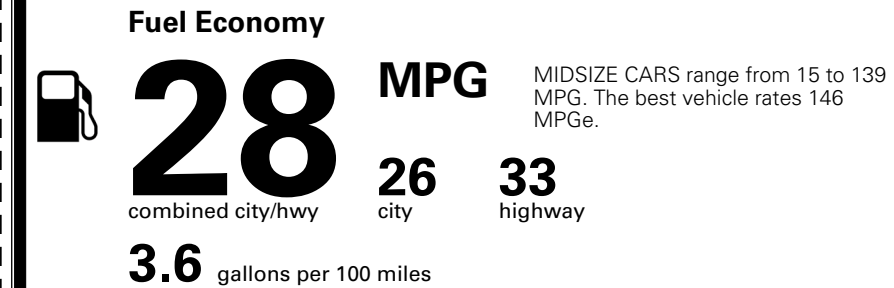

TOTAL ADDITIONAL WEIGHT: 21.5

EPA DOT Fuel Economy and Environment

Gasoline Vehicle

You spend \$250 more in fuel costs over 5 years compared to the average new vehicle.

Annual fuel cost \$1,750

Actual results will vary for many reasons, including driving conditions and how you drive and maintain your vehicle. The average new vehicle gets 29 MPG and costs \$8,500 to fuel over 5 years. Cost estimates are based on 15,000 miles per year at \$ 3.30 per gallon. MPGe is miles per gasoline gallon equivalent. Vehicle emissions are a significant cause of climate change and smog.