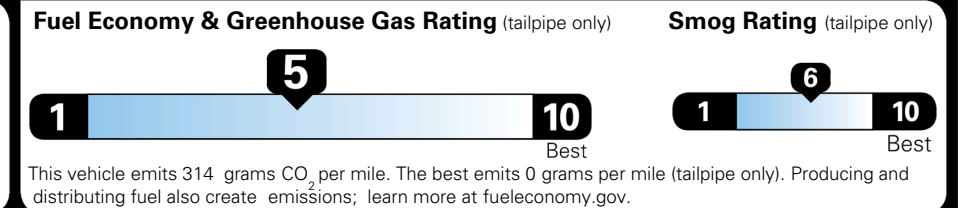

TOTAL ADDITIONAL WEIGHT: 21.5

EPA DOT Fuel Economy and Environment

Gasoline Vehicle

You spend \$250 more in fuel costs over 5 years compared to the average new vehicle.

Annual fuel cost \$1,750

Actual results will vary for many reasons, including driving conditions and how you drive and maintain your vehicle. The average new vehicle gets 29 MPG and costs \$8,500 to fuel over 5 years. Cost estimates are based on 15,000 miles per year at \$ 3.30 per gallon. MPGe is miles per gasoline gallon equivalent. Vehicle emissions are a significant cause of climate change and smog.