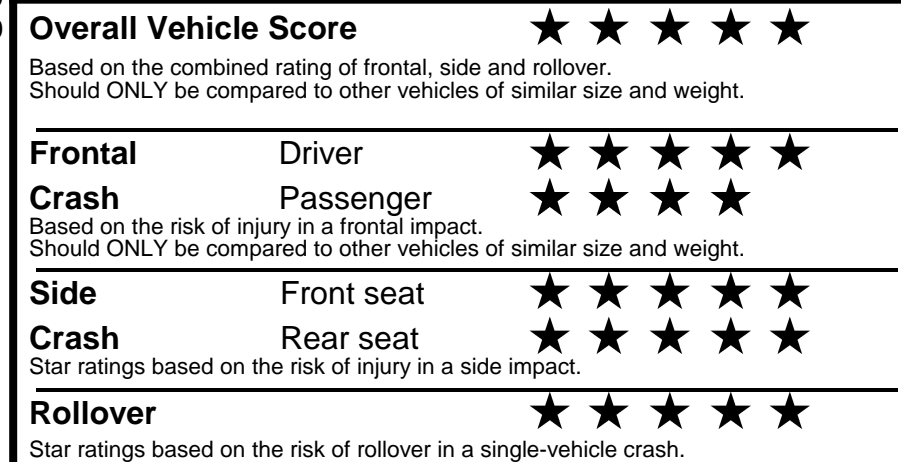

fueleconomy.gov

Calculate personalized estimates and compare vehicles

GOVERNMENT 5-STAR SAFETY RATINGS

Star ratings range from 1 to 5 stars (★★★★★) with 5 being the highest.
 Source: National Highway Traffic Safety Administration (NHTSA).
www.safercar.gov or 1-888-327-4236