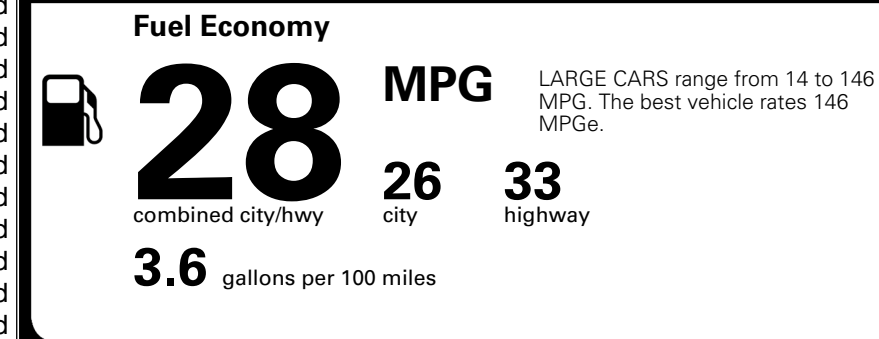

EPA DOT Fuel Economy and Environment

Gasoline Vehicle

You spend $250 more in fuel costs over 5 years compared to the average new vehicle.

Annual fuel cost $1,750