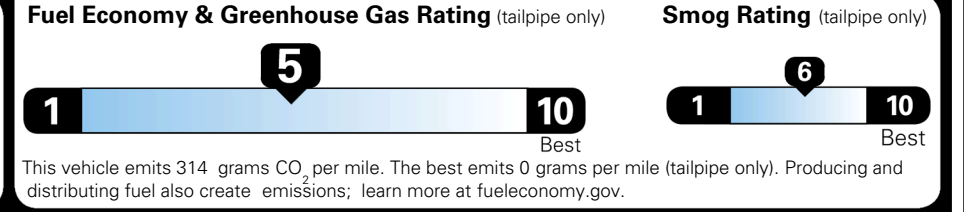

## EPA DOT Fuel Economy and Environment

Gasoline Vehicle

**You spend \$250 more in fuel costs over 5 years** compared to the average new vehicle.

**Annual fuel cost \$1,750**

Actual results will vary for many reasons, including driving conditions and how you drive and maintain your vehicle. The average new vehicle gets 29 MPG and costs \$8,500 to fuel over 5 years. Cost estimates are based on 15,000 miles per year at \$ 3.30 per gallon. MPGe is miles per gasoline gallon equivalent. Vehicle emissions are a significant cause of climate change and smog.